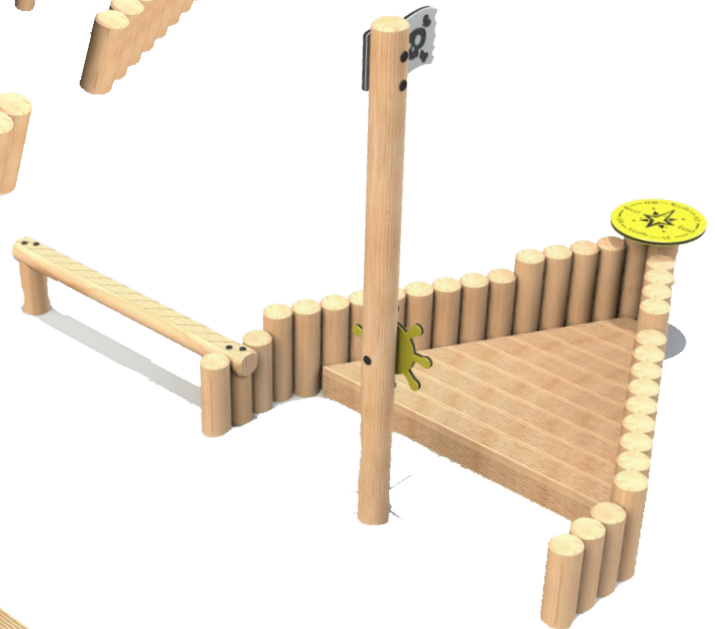

early years

Sand Play

RSJ PLAY

Log Train

Product Dimensions - Engine

2000mm (L) 1170mm (W) 1420mm (H)

Product Dimensions - Carriages

1000mm (L) 1000mm (W) 600mm (H)

Play Train

Product Dimensions - Engine

890mm (L) 300mm (W) 335mm (H)

Product Dimensions - Carriages

650mm (L) 300mm (W) 220mm (H)

Tug Boat

Product Dimensions

4984mm (L) 2120mm (W) 1530mm (H)

Scales

Product Dimensions

780mm (L) 265mm (W) 1500mm (H)

Standard Sandpit

Product Dimensions

Open: 4260mm (L) 1220mm (W) 213mm (H)

Closed: 2400mm (L) 1220mm (W) 213mm (H)

Sand Required: 0.24m³ (not Included)

Seasonal Totem Poles

Product Dimensions

195mm (L) 95mm (W) 1500mm (H)

The seasonal totem poles contain playful references to each season of the year.

- Spring
- Summer
- Autumn
- Winter

Nursery Rhyme Totem Poles