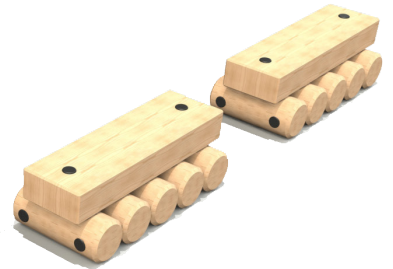

early years

Sand Play

RSJ PLAY

Log Train

Product Dimensions - Engine

2000mm (L) 1170mm (W) 1420mm (H)

Product Dimensions - Carriages

1000mm (L) 1000mm (W) 600mm (H)

Play Train

Product Dimensions - Engine

890mm (L) 300mm (W) 335mm (H)

Product Dimensions - Carriages

650mm (L) 300mm (W) 220mm (H)

Tug Boat

Product Dimensions

4984mm (L) 2120mm (W) 1530mm (H)