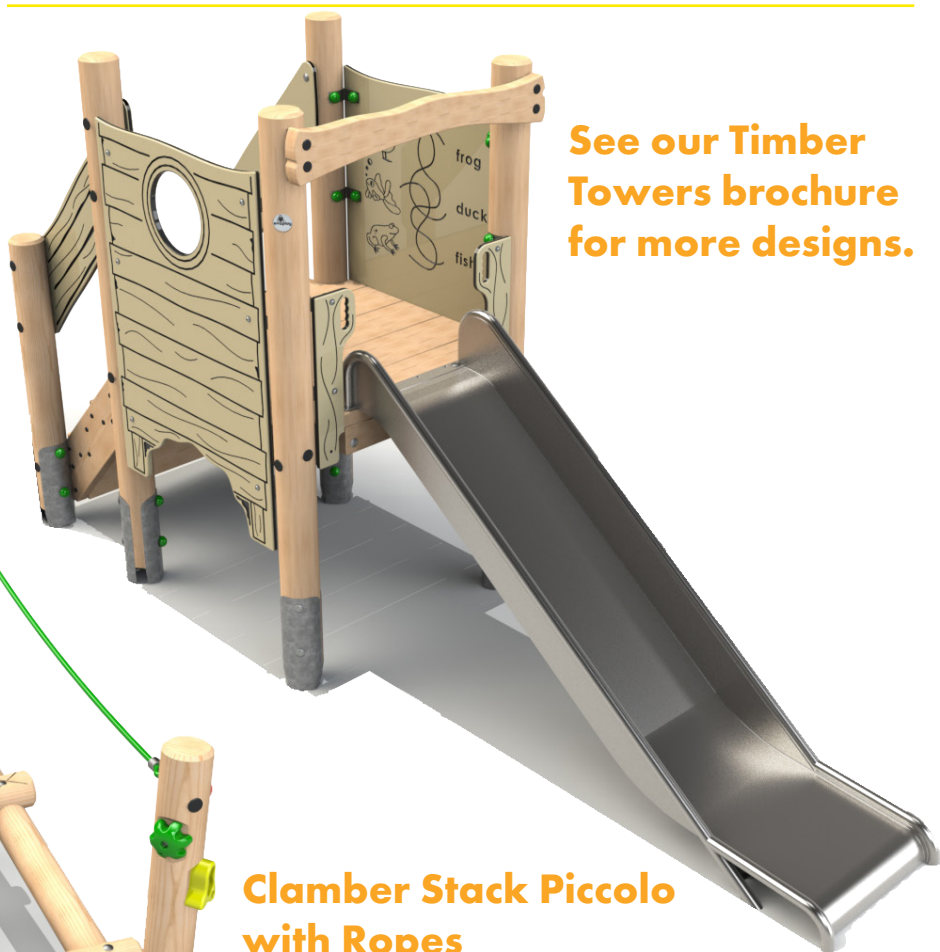

Free Fall Height: 585mm

Single Deck Unit 01

Product Dimensions

3411mm (L) 1018mm (W) 1845mm (H)

Minimum Surface Area: 23.52m²

6878mm (L) 4018mm (W)

Free Fall Height: 900mm

See our Timber Towers brochure for more designs.

Clamber Stack Piccolo with Ropes

Product Dimensions

2030mm (L) 1810mm (W) 1675mm (H)

Minimum Surface Area: 19.24m²

5116mm (L) 4853mm (W)

Free Fall Height: 599mm

See our Clamber Stacks brochure for more designs.

Clamber Stack Sorella with Ropes

Product Dimensions

3620mm (L) 3200mm (W) 1750mm (H)

Minimum Surface Area: 28.67m²

6619mm (L) 6203mm (W)

Free Fall Height: 599mm

early years

The ability to offer unrivalled value for money whilst still ensuring exceptional quality and longevity is key. The Early Years range accommodates all budgets and play scheme sizes. Our uncompromising approach to safety during the design and manufacturing process is paramount. With this in mind the Early Years range is designed to meet the requirements of BS EN 1176.