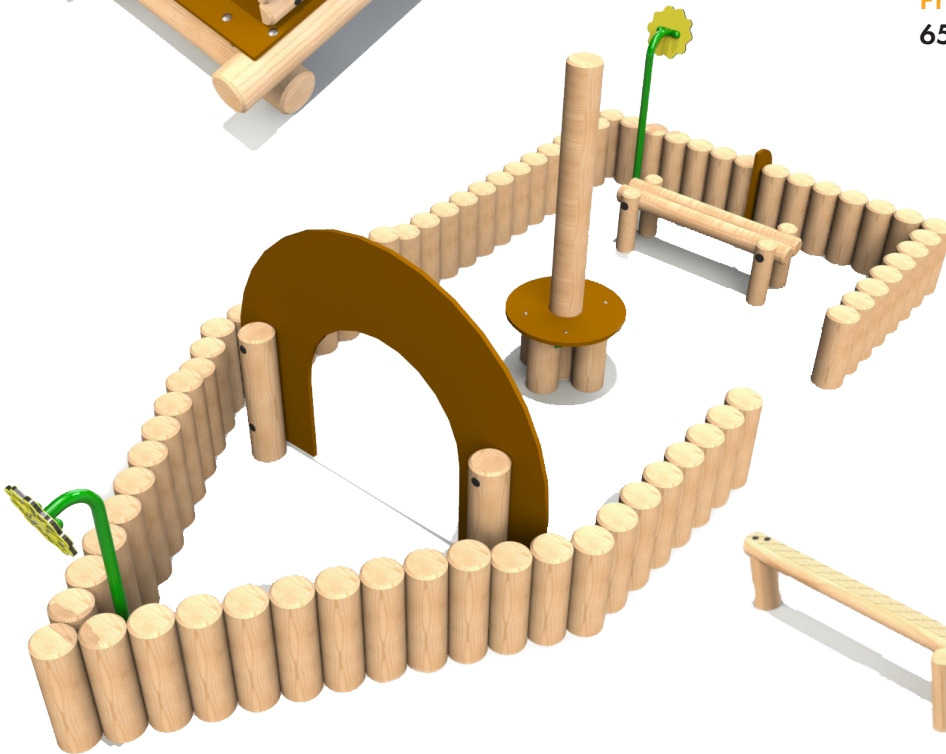

early years

Sand Play

RSJ PLAY

Log Train

Product Dimensions - Engine

2000mm (L) 1170mm (W) 1420mm (H)

Product Dimensions - Carriages

1000mm (L) 1000mm (W) 600mm (H)

Play Train

Product Dimensions - Engine

890mm (L) 300mm (W) 335mm (H)

Product Dimensions - Carriages

650mm (L) 300mm (W) 220mm (H)

Tug Boat

Product Dimensions

4984mm (L) 2120mm (W) 1530mm (H)

Scales

Product Dimensions

780mm (L) 265mm (W) 1500mm (H)

Standard Sandpit

Product Dimensions

Open: 4260mm (L) 1220mm (W) 213mm (H)

Closed: 2400mm (L) 1220mm (W) 213mm (H)

Sand Required: 0.24m³ (not Included)