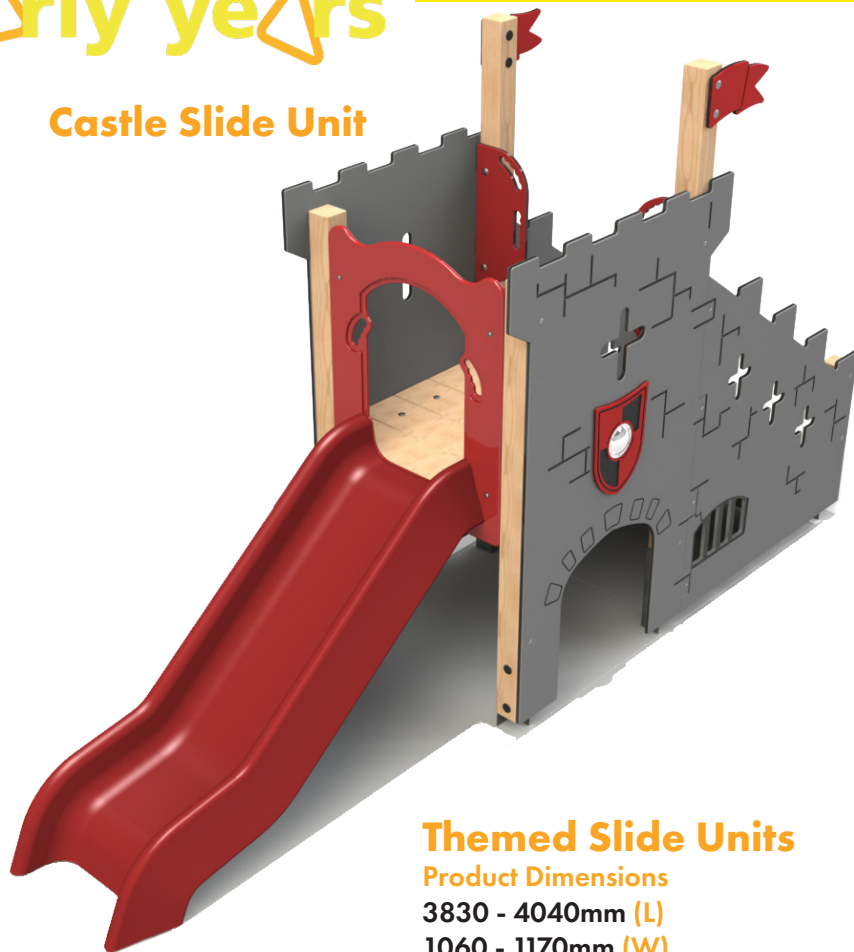

Mountain Range Play Scene

Product Dimensions (Suggested Layout)

3900mm (L) 760mm (W) 1490mm (H)

Includes 6 Individual Sections with HDPE Panels

Galleon Play Scene

Product Dimensions (Suggested Layout)

3977mm (L) 1000mm (W) 2100mm (H)

Includes 5 Individual Sections with HDPE Panels

Castle Play Scene

Product Dimensions (Suggested Layout)

3310mm (L) 1085mm (W) 2000mm (H)

Includes 5 Individual Sections with HDPE Panels

Castle Slide Unit

Submarine Slide Unit