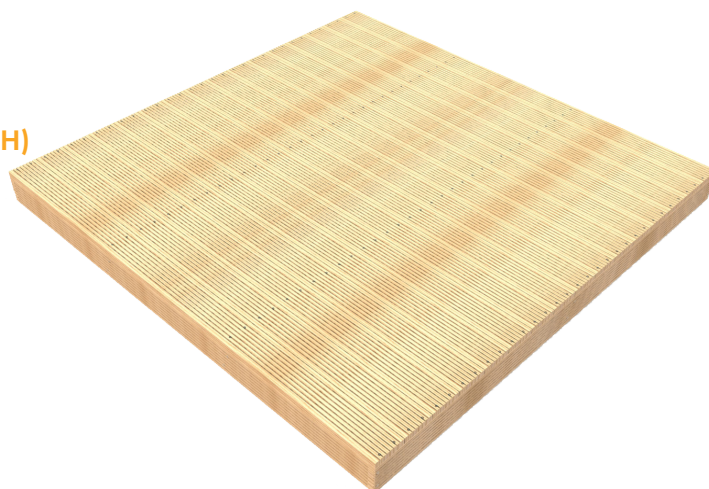

Outdoor Theatre

Product Dimensions

2520mm (L) 2100mm (W) 1820mm (H)

Bespoke engraving available on request

Friendship Bench

Product Dimensions

2200mm (L) 195mm (W) 1879mm (H)

Bespoke HDPE engraving available on request

1.95m Stage

Product Dimensions

1950mm (L) 1950mm (W) 146mm (H)

3.9m Stage also available

Enchantment Area

Once Upon a Time Chair x 1

Fairy Tale Button Stools x 15

1.8m Curved Sleeper Benches x 3

More Story Area designs can be found in the Story Time product range.