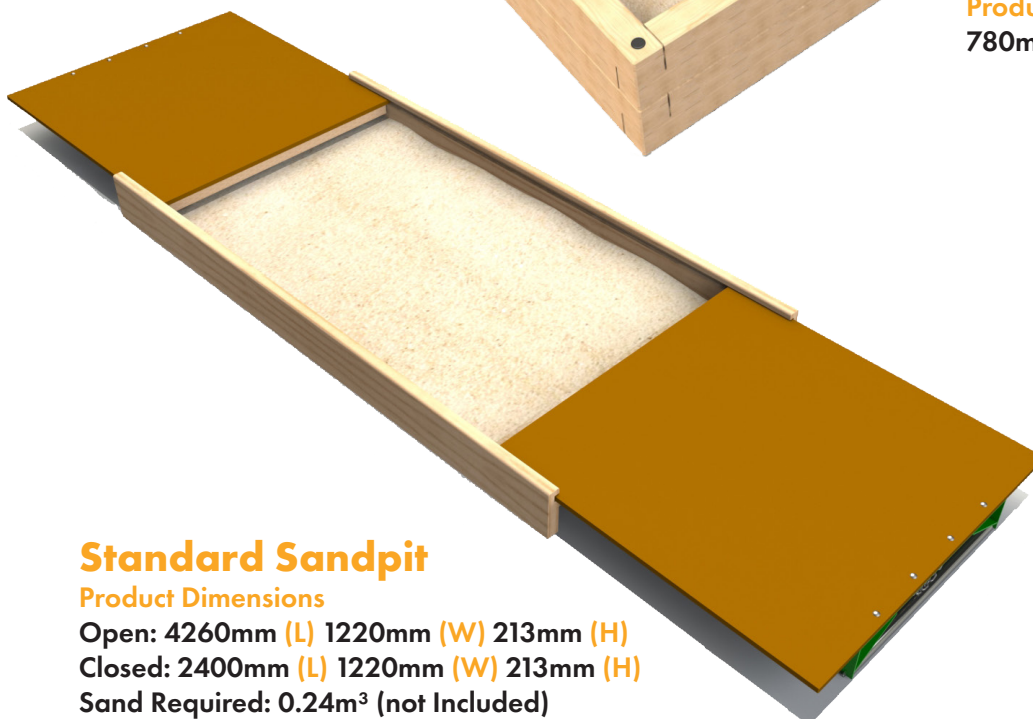

Sand Play Table

Product Dimensions

1020mm (L) 885mm (W) 650mm (H)

Sand Required: 0.089m³ (not Included)

Sleeper Sandpit

Product Dimensions

3000mm (L) 1500mm (W) 1850mm (H)

Sand Required: 1.12m³
(not Included)

Scales

Product Dimensions

780mm (L) 265mm (W) 1500mm (H)

Standard Sandpit

Product Dimensions

Open: 4260mm (L) 1220mm (W) 213mm (H)

Closed: 2400mm (L) 1220mm (W) 213mm (H)

Sand Required: 0.24m³ (not Included)