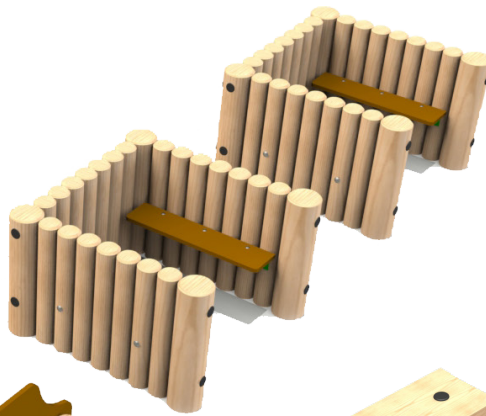

early years

Sand Play

RSJ PLAY

Log Train

Product Dimensions - Engine

2000mm (L) 1170mm (W) 1420mm (H)

Product Dimensions - Carriages

1000mm (L) 1000mm (W) 600mm (H)

Play Train

Product Dimensions - Engine

890mm (L) 300mm (W) 335mm (H)

Product Dimensions - Carriages

650mm (L) 300mm (W) 220mm (H)

Tug Boat

Product Dimensions

4984mm (L) 2120mm (W) 1530mm (H)

Scales

Product Dimensions

780mm (L) 265mm (W) 1500mm (H)

Standard Sandpit

Product Dimensions

Open: 4260mm (L) 1220mm (W) 213mm (H)

Closed: 2400mm (L) 1220mm (W) 213mm (H)

Sand Required: 0.24m³ (not Included)