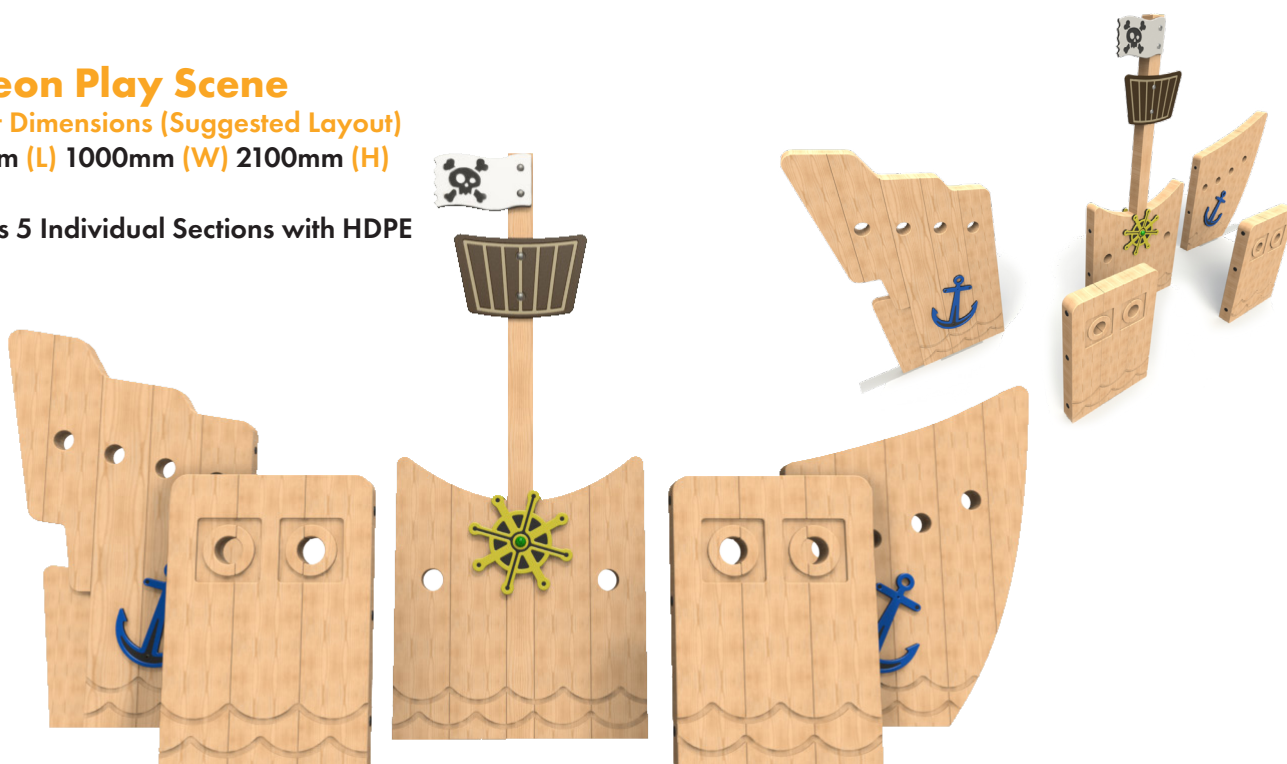

Product Dimensions

195mm (L) 95mm (W) 1500mm (H)

Each totem pole contains a nursery rhyme with icons.

- Hey Diddle Diddle
- Humpty Dumpty
- Incy Wincy Spider
- Twinkle Twinkle

Play Time Totem Poles

Product Dimensions

195mm (L) 95mm (W) 1500mm (H)

Each totem pole brings a new dimension of educational play to a playground.

- Height and Hands
- Finger Maze Madness
- Minibeast Manor
- Treasure Map

All totem poles are sold individually but can be purchased as a group.

Mountain Range Play Scene

Product Dimensions (Suggested Layout)

3900mm (L) 760mm (W) 1490mm (H)

Includes 6 Individual Sections with HDPE Panels

Galleon Play Scene

Product Dimensions (Suggested Layout)

3977mm (L) 1000mm (W) 2100mm (H)

Includes 5 Individual Sections with HDPE Panels

Castle Play Scene

Product Dimensions (Suggested Layout)

3310mm (L) 1085mm (W) 2000mm (H)

Includes 5 Individual Sections with HDPE Panels

Castle Slide Unit

Submarine Slide Unit