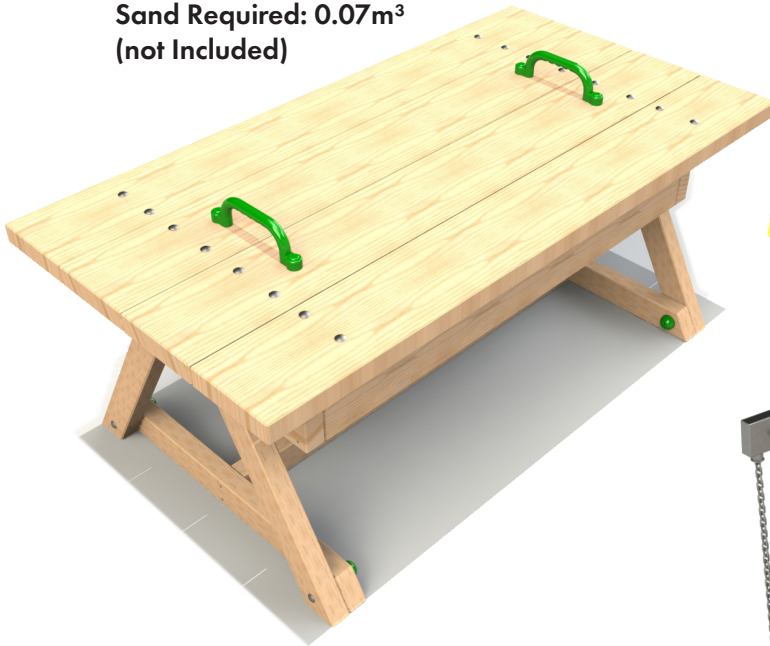

(Includes 2 Way Talk Tubes)

Captain's Boat

Product Dimensions

4990mm (L) 3238mm (W) 2000mm (H)

Sand Workshop Table

Product Dimensions

1500mm (L) 786mm (W) 675mm (H)

Sand Required: 0.07m³
(not Included)

Sand Play Table

Product Dimensions

1020mm (L) 885mm (W) 650mm (H)

Sand Required: 0.089m³ (not Included)

Sleeper Sandpit

Product Dimensions

3000mm (L) 1500mm (W) 1850mm (H)

Sand Required: 1.12m³
(not Included)

Scales

Product Dimensions

780mm (L) 265mm (W) 1500mm (H)

Standard Sandpit

Product Dimensions

Open: 4260mm (L) 1220mm (W) 213mm (H)

Closed: 2400mm (L) 1220mm (W) 213mm (H)

Sand Required: 0.24m³ (not Included)