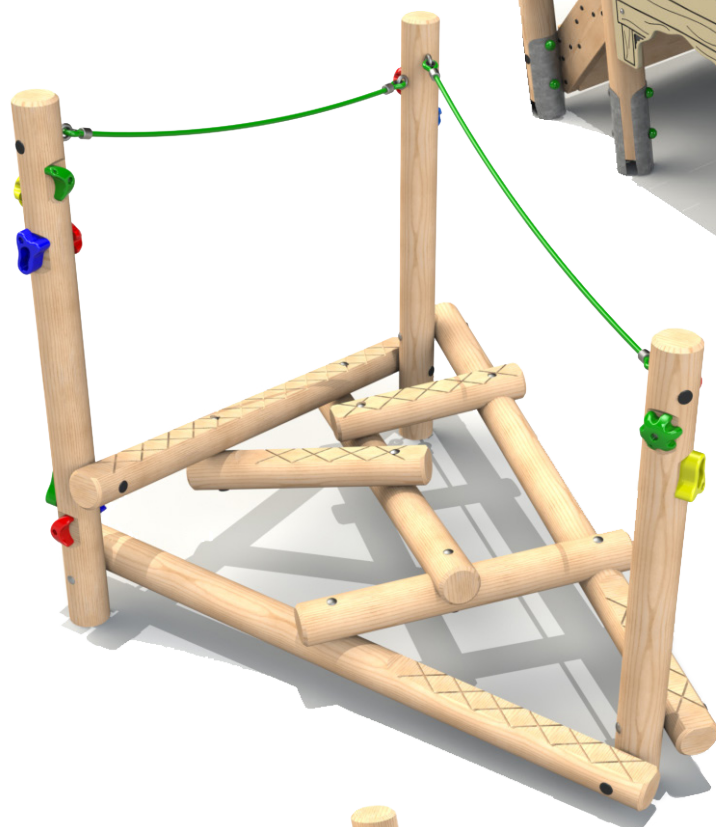

Free Fall Height: 585mm

Single Deck Unit 01

Product Dimensions

3411mm (L) 1018mm (W) 1845mm (H)

Minimum Surface Area: 23.52m²

6878mm (L) 4018mm (W)

Free Fall Height: 900mm

See our Timber Towers brochure for more designs.

Clamber Stack Piccolo with Ropes

Product Dimensions

2030mm (L) 1810mm (W) 1675mm (H)

Minimum Surface Area: 19.24m²

5116mm (L) 4853mm (W)

Free Fall Height: 599mm

See our Clamber Stacks brochure for more designs.