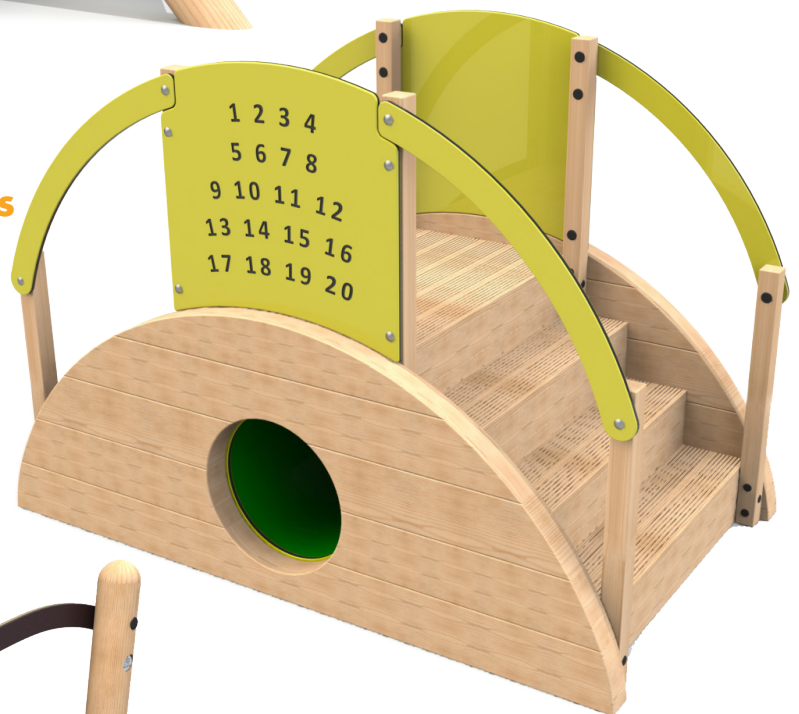

Sleeper Tunnel with Steps

Product Dimensions

2400mm (L) 1390mm (W) 1700mm (H)

Minimum Surface Area: 20.34m²

5164mm (L) 4238mm (W)

Free Fall Height: 859mm

Wavy Bridge

Product Dimensions

Talk Tubes

Product Dimensions

1100mm (H)

Available in 2 and 3 way configurations, connected via 6m of plastic tubing 200mm below ground.

HDPE Play Panels

Product Dimensions

1050mm (L) 125mm (W) 1190mm (H)

HDPE Play Panels available with timber legs or as panels only. Available in a variety of colours.