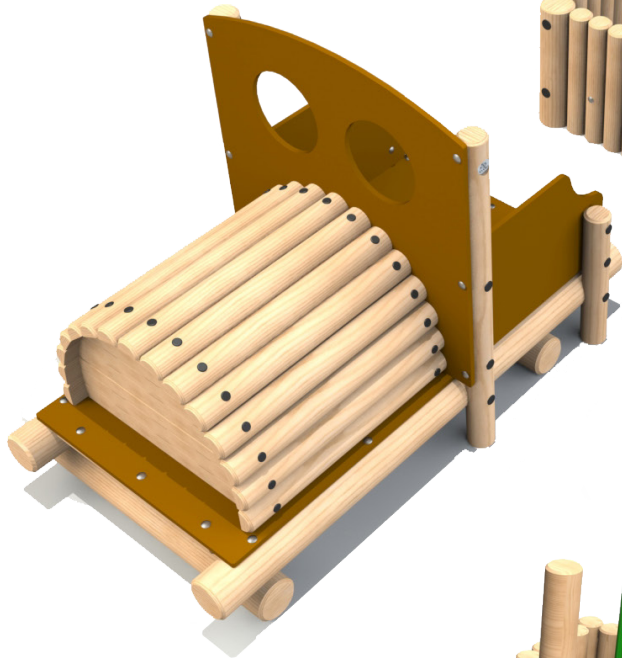

early years

Sand Play

RSJ PLAY

Log Train

Product Dimensions - Engine

2000mm (L) 1170mm (W) 1420mm (H)

Product Dimensions - Carriages

1000mm (L) 1000mm (W) 600mm (H)

Play Train

Product Dimensions - Engine

890mm (L) 300mm (W) 335mm (H)

Product Dimensions - Carriages

650mm (L) 300mm (W) 220mm (H)

Tug Boat

Product Dimensions

4984mm (L) 2120mm (W) 1530mm (H)