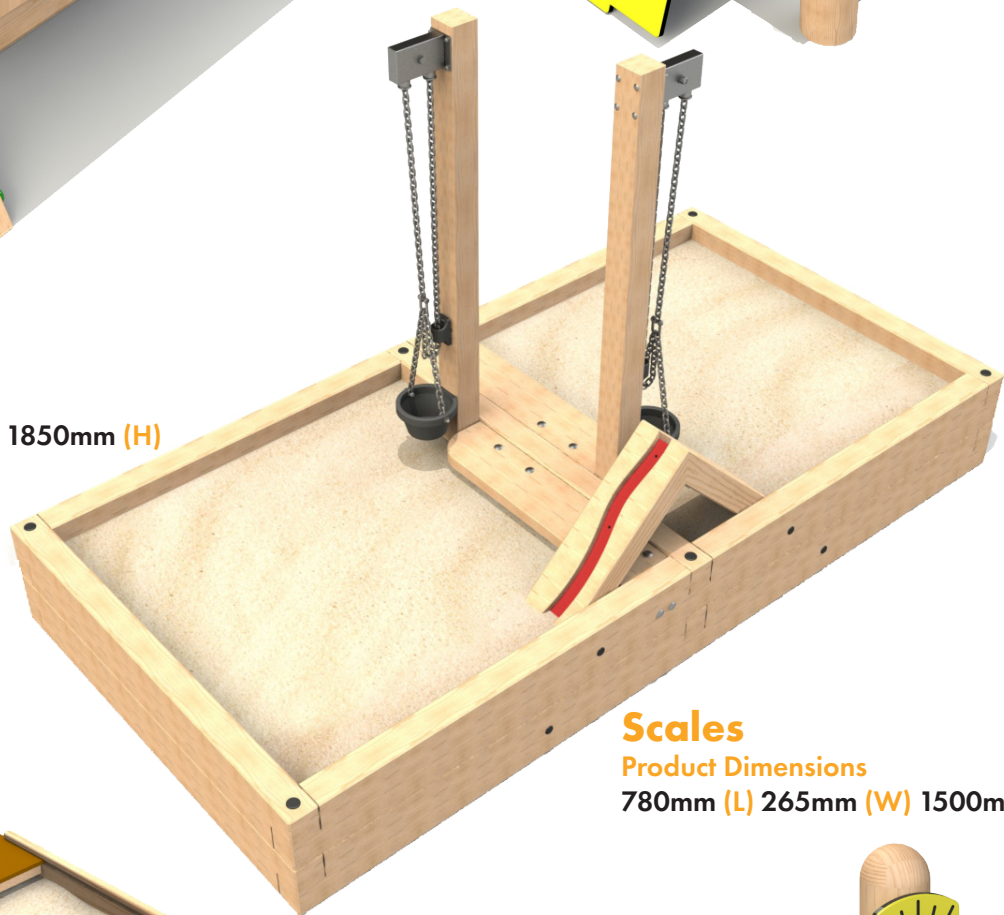

Sand Play Table

Product Dimensions

1020mm (L) 885mm (W) 650mm (H)

Sand Required: 0.089m³ (not Included)

Sleeper Sandpit

Product Dimensions

3000mm (L) 1500mm (W) 1850mm (H)

Sand Required: 1.12m³
(not Included)

Scales

Product Dimensions

780mm (L) 265mm (W) 1500mm (H)

Standard Sandpit

Product Dimensions

Open: 4260mm (L) 1220mm (W) 213mm (H)

Closed: 2400mm (L) 1220mm (W) 213mm (H)

Sand Required: 0.24m³ (not Included)

Talk Tubes

Product Dimensions

1100mm (H)

Available in 2 and 3 way configurations, connected via 6m of plastic tubing 200mm below ground.

HDPE Play Panels

Product Dimensions

1050mm (L) 125mm (W) 1190mm (H)

HDPE Play Panels available with timber legs or as panels only. Available in a variety of colours.

Minimum Surface Area: 24.5m²

7160mm (L) 3990mm (W)

Free Fall Height: 900mm

Dump Truck Slide Unit

Elephant Slide Unit

Boat Slide Unit

House of Fun

Product Dimensions