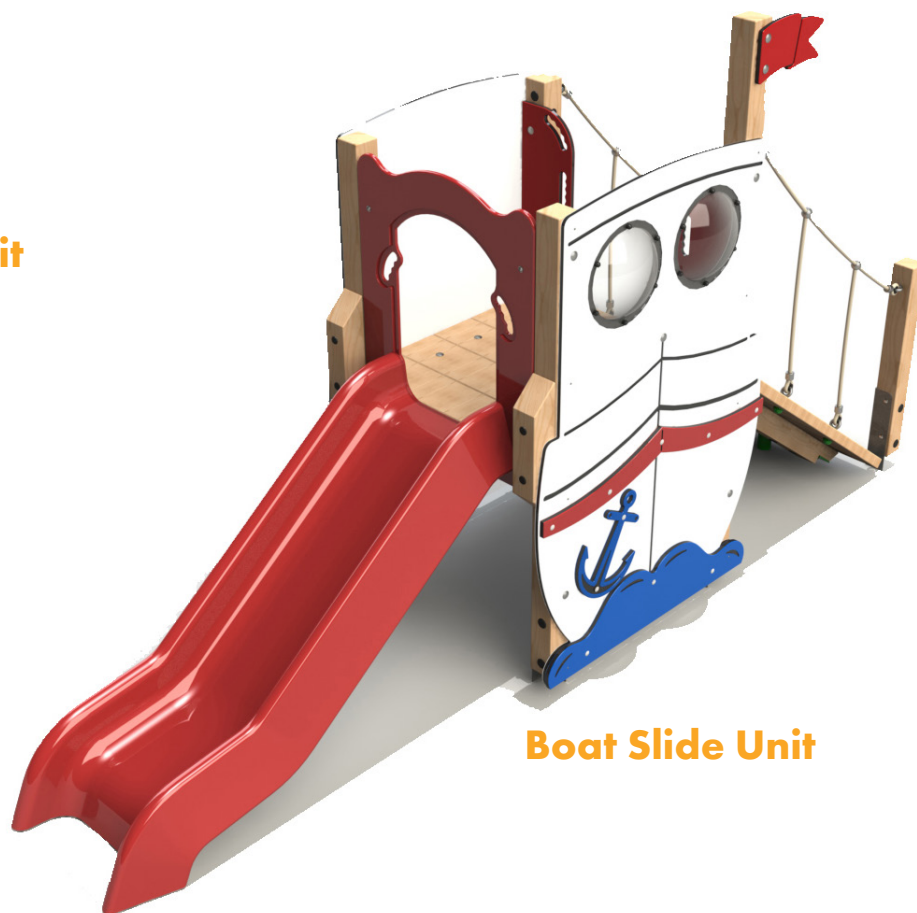

Minimum Surface Area: 24.5m²

7160mm (L) 3990mm (W)

Free Fall Height: 900mm

Dump Truck Slide Unit

Elephant Slide Unit

Boat Slide Unit

House of Fun

Product Dimensions

2904mm (L) 1190mm (W) 2110mm (H)

Features

- HDPE Shop Panel with Counter
- 2 x Noughts & Crosses Panels
- Splash Panel
- Timber Bench
- Timber Roof

Cygnet

Product Dimensions

3312mm (L) 2595mm (W) 1185mm (H)