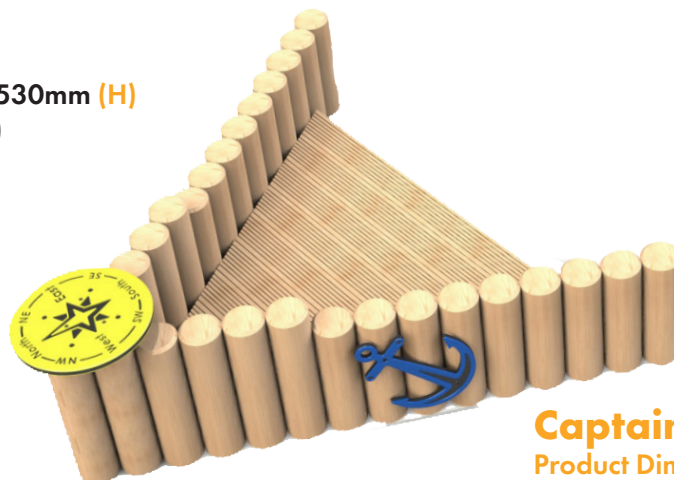

Tug Boat

Product Dimensions

4984mm (L) 2120mm (W) 1530mm (H)

(Includes 2 Way Talk Tubes)

Captain's Boat

Product Dimensions

4990mm (L) 3238mm (W) 2000mm (H)