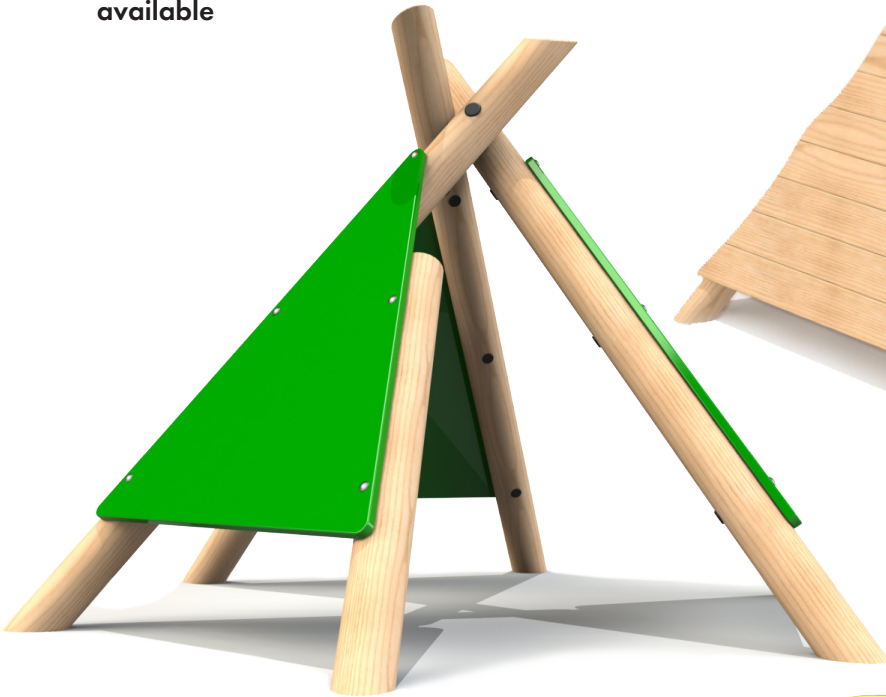

More Story Area designs can be found in the Story Time product range.

Wigwam

Product Dimensions

1950mm (L) 1950mm (W) 1308mm (H)

Bespoke HDPE engraving and colours available

Timber Tipi

Product Dimensions

2856mm (L) 2752mm (W) 1950mm (H)