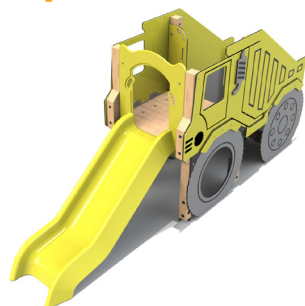

Themed Slide Units

Product Dimensions

3830 - 4040mm (L)

1060 - 1170mm (W)

1730 - 2460mm (H)

Minimum Surface Area: 24.5m²

7160mm (L) 3990mm (W)

Free Fall Height: 900mm

Elephant Slide Unit