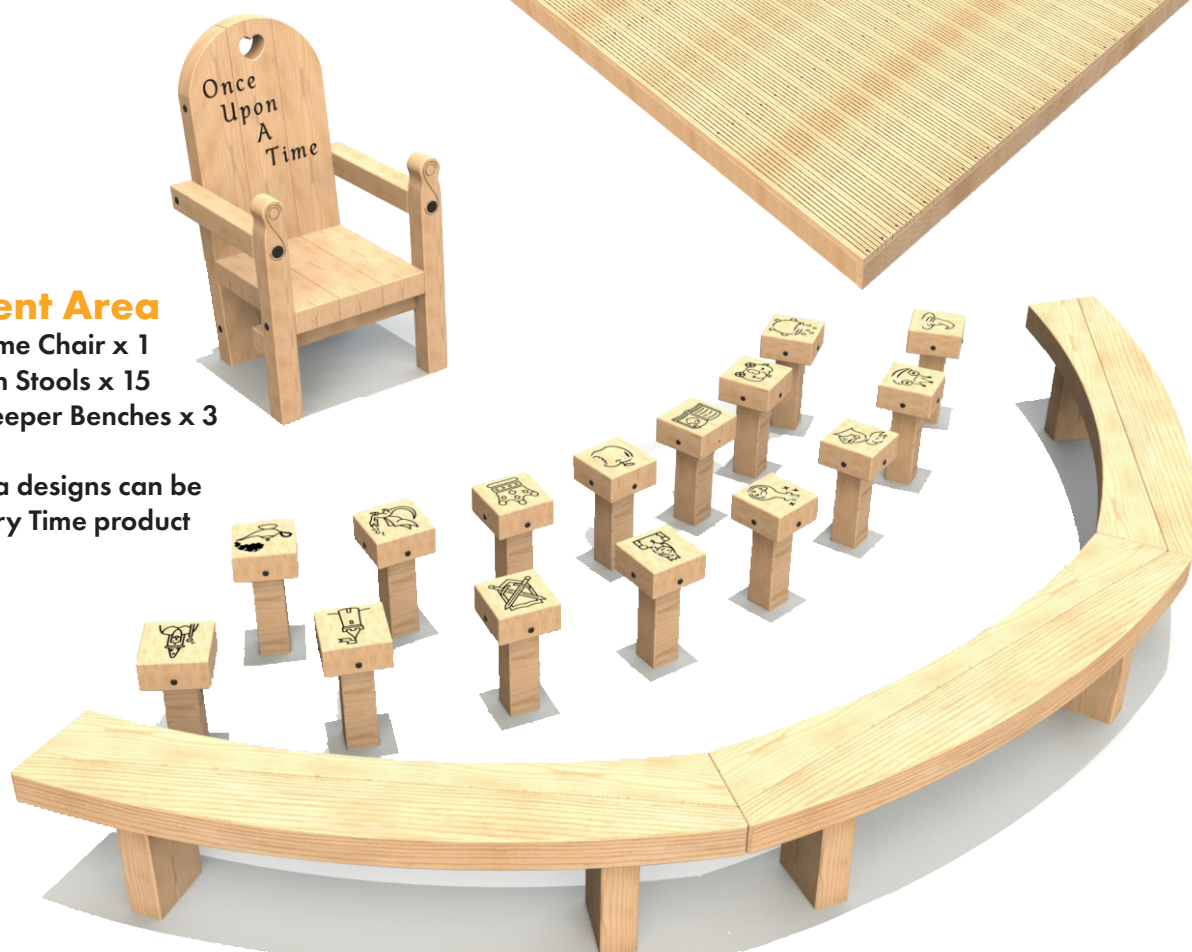

Enchantment Area

Once Upon a Time Chair x 1

Fairy Tale Button Stools x 15

1.8m Curved Sleeper Benches x 3

More Story Area designs can be found in the Story Time product range.